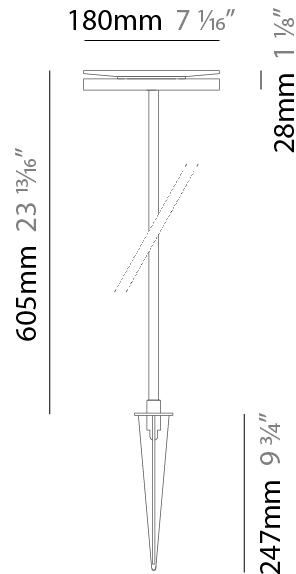

CHiodo POST

E9B233-

base number   Finish
Options

1. To build a product code in our configurator select the specify button on the base model # product page
2. To build a manual product code on this datasheet choose from the options listed below in blue font and add the suffix to the base model #

GENERAL

Series: Chiodo _____
Brand: Platek _____
Division: Exterior _____
Mounting Type: Post _____
Mounting Location: Above Ground _____
Subcategory: Bollard - Garden _____

PHYSICAL

Shape: Disc _____
Diameter (mm): 180 _____
Diameter (in): 7 1/16 _____
Height (mm): 605 _____
Height (in): 23 3/4 _____
Light Distribution: Omnidirectional _____
Weight (kg): 1.75 _____
Weight (lbs): 3.85 _____
Screws: No visible screws _____
Diffuser: Frosted Methacrylate _____
Fixture Finish: **BLK / COR** _____
Fixture Material: Aluminum _____
Upon Request: Finishes - White, Green Forest, Gray, Anthracite _____

ELECTRICAL

Lamp Type: LED _____
Input Wattage (W): 12.1 _____
Dimming: Non-Dimmable _____
Input Voltage (V): 120Vac Direct Line _____

LED

Color Temperature (°K): 3000 _____
Max. Delivered Lumen (lm): 595 _____
Nominal Lumen (lm): 710 _____
CRI: >80 CRI _____
Lamp Life (hrs): 60000 _____

OPTICAL

Optic°: 93 _____

RATINGS AND CERTIFICATIONS

Certified By: Certified for North American Standards _____
IP rating: IP65 _____
IK Rating: IK05 _____
Bug Rating: B0 U2 G0 _____
Upon Request: Higher Maximum Ambient Temperature _____