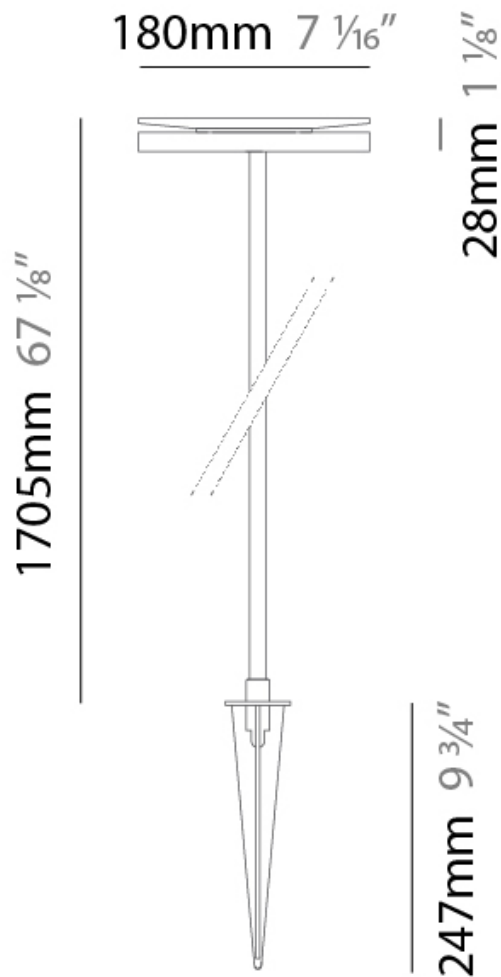

CHiodo POST

E9B235-

PROJECT

TYPE

SPECIFIER

QUANTITY

DATE