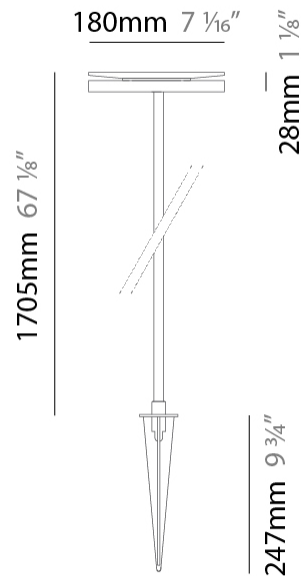

PROJECT	_____
TYPE	_____
SPECIFIER	_____
QUANTITY	_____
DATE	_____

CHiodo POST

E9B235-

base number   Finish
Options

1. To build a product code in our configurator select the specify button on the base model # product page
2. To build a manual product code on this datasheet choose from the options listed below in blue font and add the suffix to the base model #

GENERAL

Series: Chiodo
Brand: Platak
Division: Exterior
Mounting Type: Post
Mounting Location: Above Ground
Subcategory: Bollard - Garden

PHYSICAL

Shape: Disc
Diameter (mm): 180
Diameter (in): 7 1/16
Height (mm): 1705
Height (in): 67 1/8
Light Distribution: Omnidirectional
Weight (kg): 2
Weight (lbs): 4.4
Screws: No visible screws
Diffuser: Frosted Methacrylate
Fixture Finish: **BLK / COR**
Fixture Material: Aluminum
Upon Request: Finishes - White, Green Forest, Gray, Anthracite

ELECTRICAL

Lamp Type: LED
Input Wattage (W): 12.1
Dimming: Non-Dimmable
Input Voltage (V): 120Vac Direct Line

LED

Color Temperature (°K): 3000
Max. Delivered Lumen (lm): 595 / 620
Nominal Lumen (lm): 710
CRI: >80 CRI
Lamp Life (hrs): 60000

OPTICAL

Optic°: 93

RATINGS AND CERTIFICATIONS

Certified By: Certified for North American Standards
IP rating: IP65
IK Rating: IK05
Bug Rating: B0 U2 G0
Upon Request: Higher Maximum Ambient Temperature