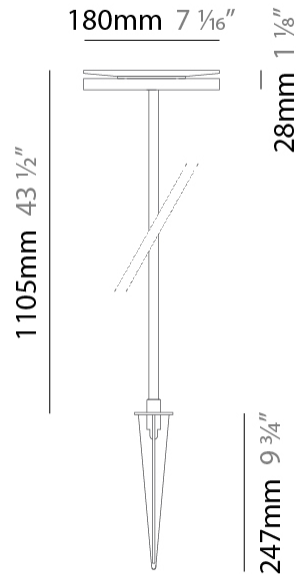

PROJECT
TYPE
SPECIFIER
QUANTITY
DATE

CHiodo POST

E9B234-

base number   Finish
Options

1. To build a product code in our configurator select the specify button on the base model # product page
2. To build a manual product code on this datasheet choose from the options listed below in blue font and add the suffix to the base model #

GENERAL

Series: Chiodo
Brand: Platek
Division: Exterior
Mounting Type: Post
Mounting Location: Above Ground
Subcategory: Bollard - Garden

PHYSICAL

Shape: Disc
Diameter (mm): 180
Diameter (in): 7 1/16
Height (mm): 1105
Height (in): 43 1/2
Light Distribution: Omnidirectional
Weight (kg): 1.94
Weight (lbs): 4.28
Screws: No visible screws
Diffuser: Frosted Methacrylate
Fixture Finish: **BLK / COR**
Fixture Material: Aluminum
Upon Request: Finishes - White, Green Forest, Gray, Anthracite

ELECTRICAL

Lamp Type: LED
Input Wattage (W): 12.1
Dimming: Non-Dimmable
Input Voltage (V): 120Vac Direct Line

LED

Color Temperature (°K): 3000
Max. Delivered Lumen (lm): 595
Nominal Lumen (lm): 710
CRI: >80 CRI
Lamp Life (hrs): 60000

OPTICAL

Optic°: 93

RATINGS AND CERTIFICATIONS

Certified By: Certified for North American Standards
IP rating: IP65
IK Rating: IK05
Bug Rating: B0 U2 G0